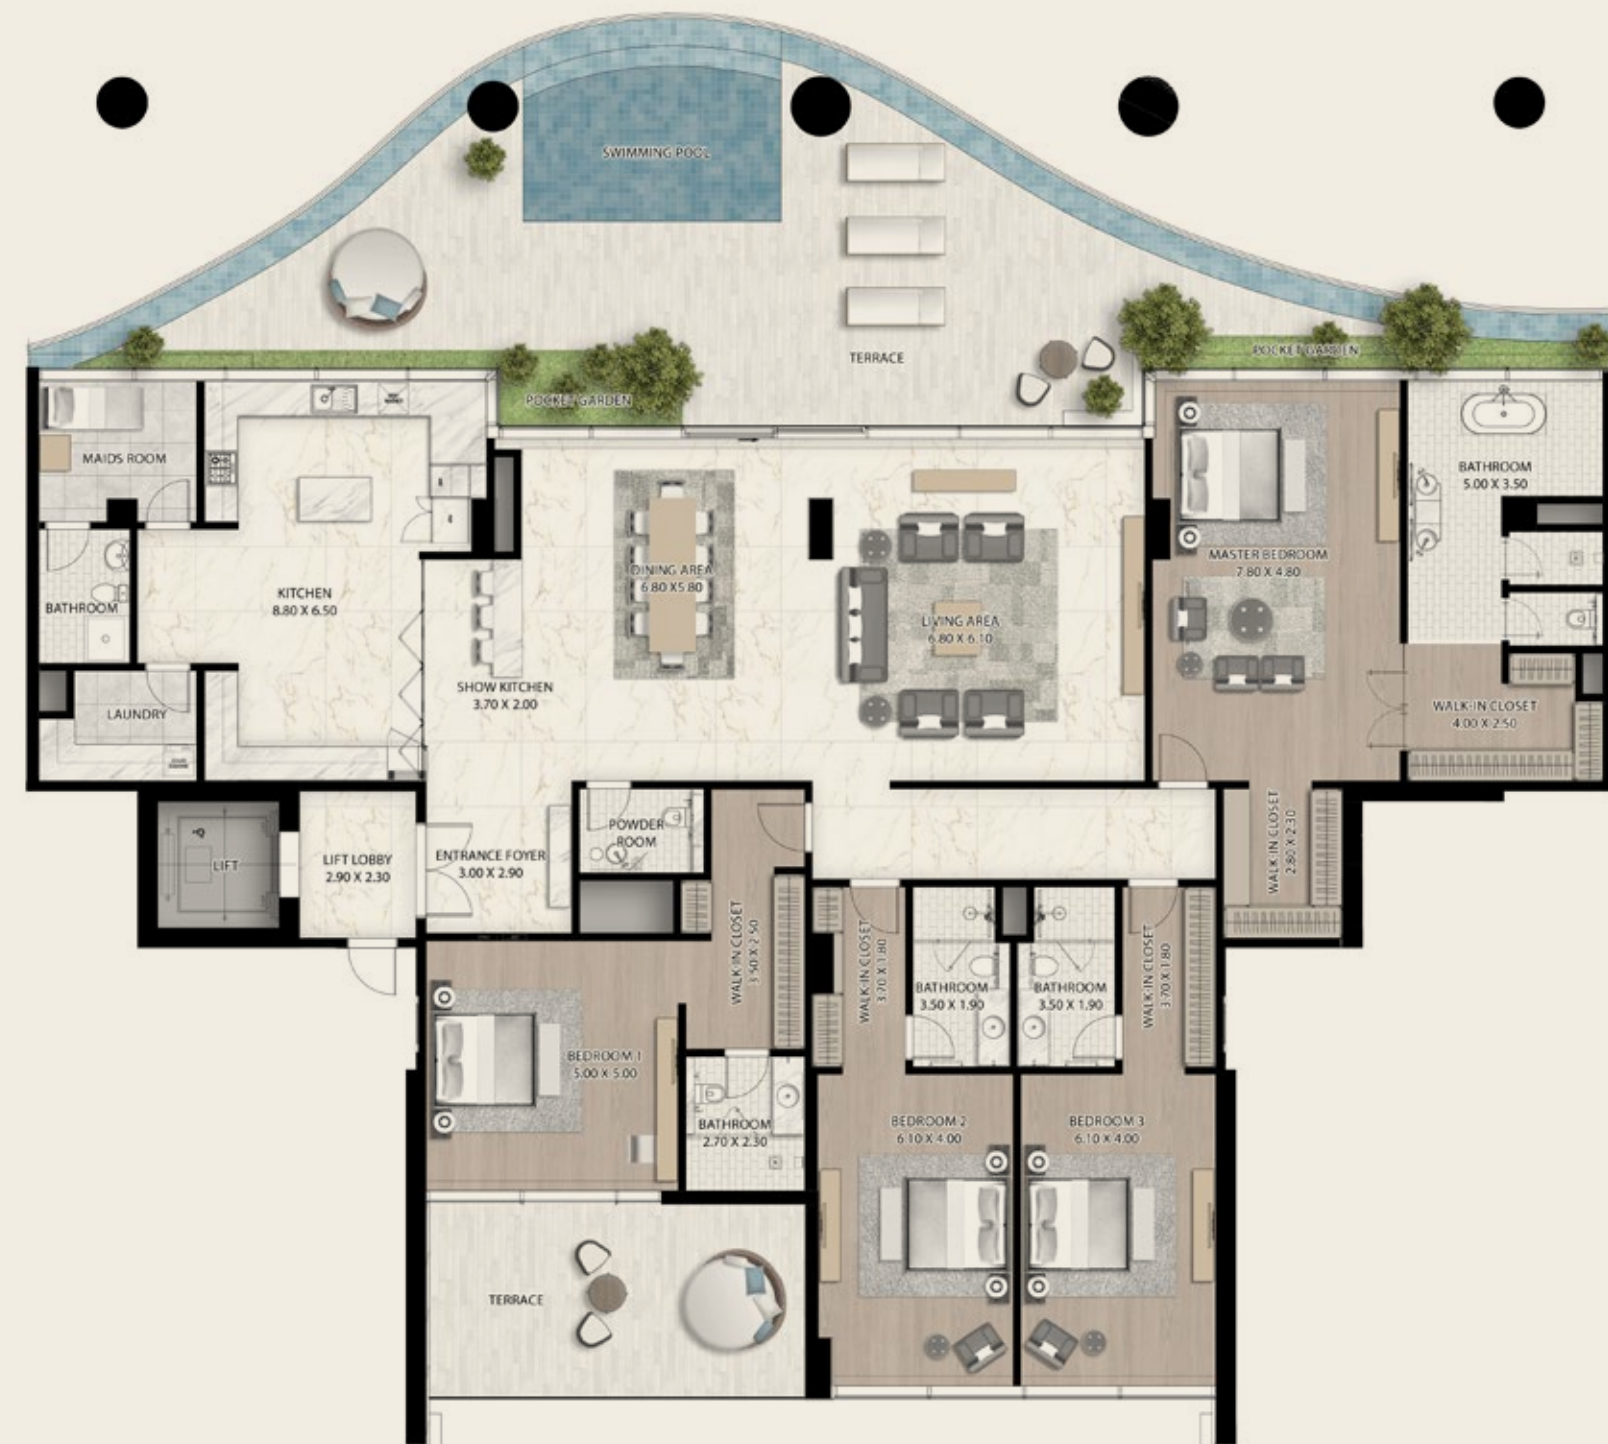

Couture by Cavalli
4-BEDROOM

4BR-B1002

FLOOR TYPE	SQM	SQFT
TOTAL AREA	569.85	6133.81

FEATURES

- LIFT LOBBY
- ENTRANCE FOYER
- LIVING AREA
- DINING AREA
- TERRACE
- POCKET GARDEN
- SWIMMING POOL
- ENSUITE MASTER BEDROOM + WALK-INS
- ENSUITE BEDROOM + WALK-IN + TERRACE
- ENSUITE BEDROOM + WALK-IN (2)
- KITCHEN
- SHOW KITCHEN
- ENSUITE MAID'S ROOM
- POWDER ROOM
- LAUNDRY

LEVEL 10