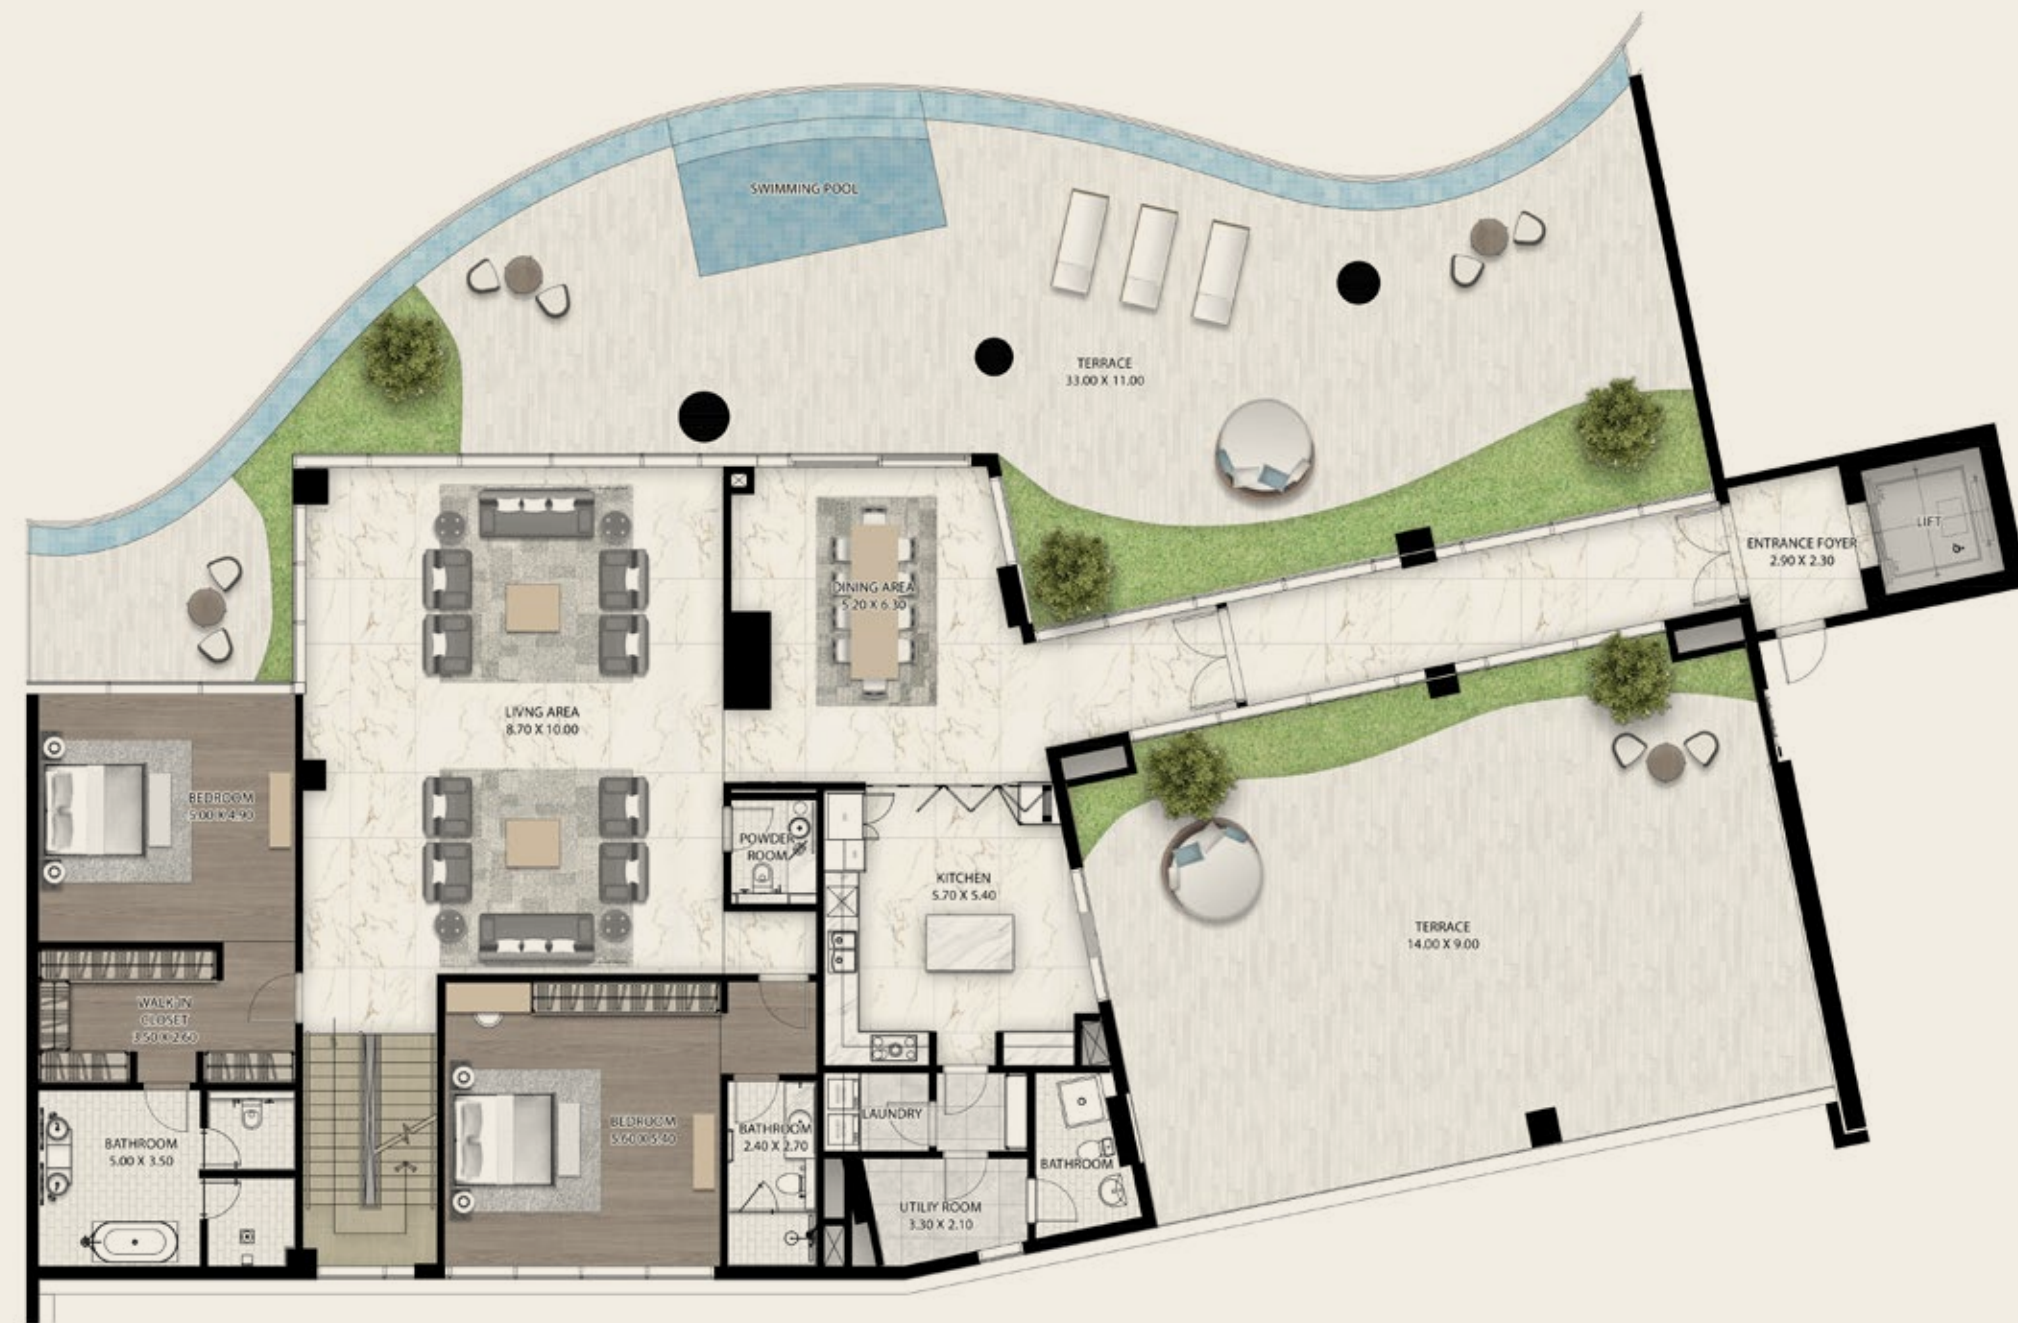

LEVEL 13

UPPER LEVEL

- FEATURES**
- ENTRANCE FOYER
 - FAMILY AREA + TERRACE
 - ENSUITE MASTER BEDROOM + WALK-IN + TERRACE
 - ENSUITE BEDROOM (2)

LEVEL 14

Couture by Cavalli
5-BEDROOM

5BR-B1501

FLOOR TYPE	SQM	SQFT
LOWER LEVEL	701.4	7549.7
UPPER LEVEL	375.7	4044.8
TOTAL AREA	1077.1	11594.5