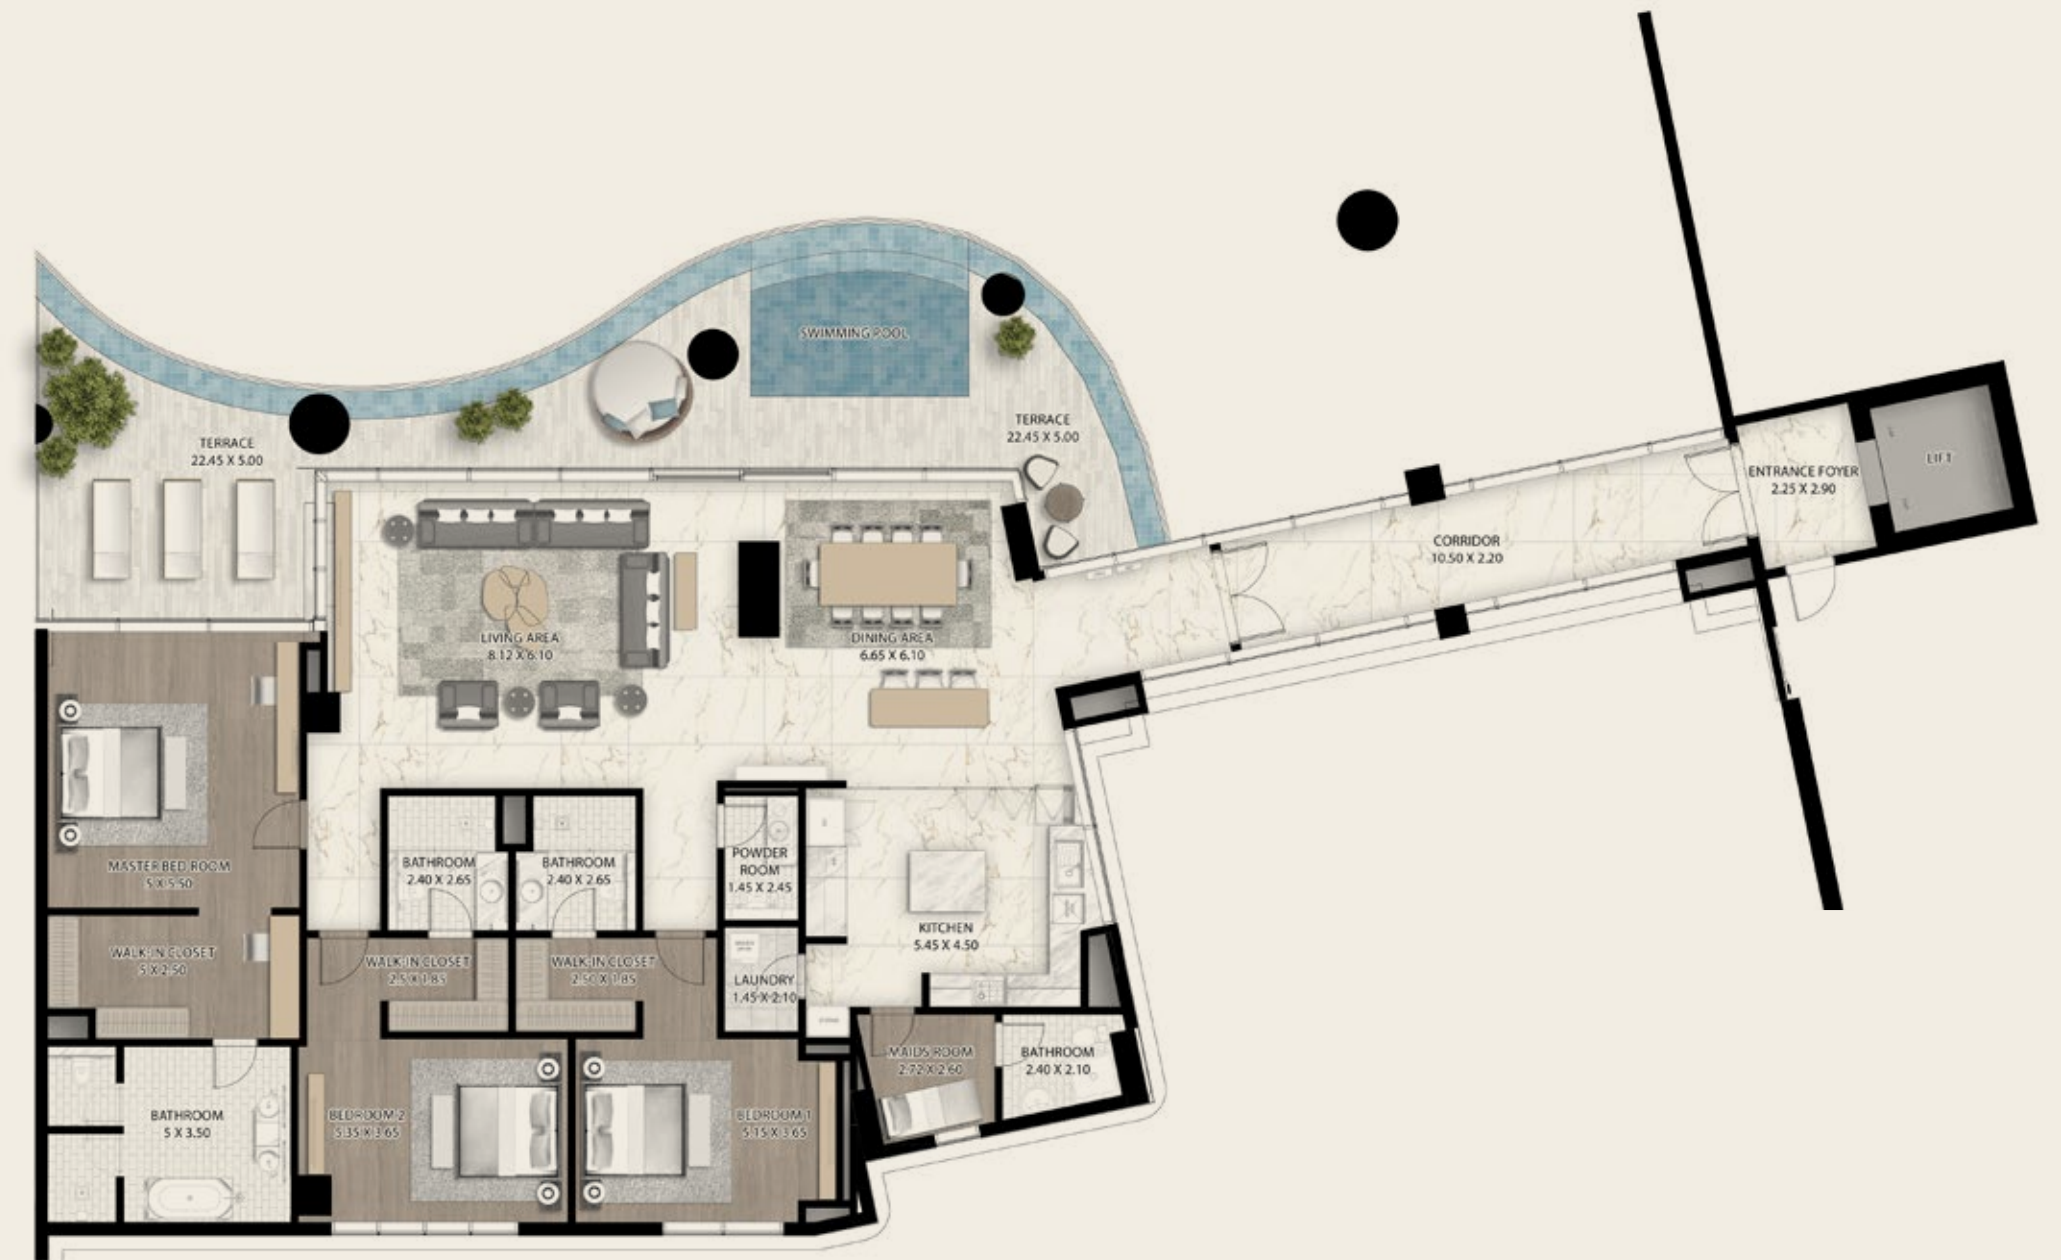

1. **FEATURES**
2. ENTRANCE FOYER
   - CORRIDOR
   - LIVING AREA
   - DINING AREA
   - ENSUITE MASTER BEDROOM + WALK-IN
   - ENSUITE BEDROOM + WALK-IN (2)
   - TERRACE
   - SWIMMING POOL
   - KITCHEN
   - ENSUITE MAID'S ROOM
   - POWDER ROOM
   - LAUNDRY