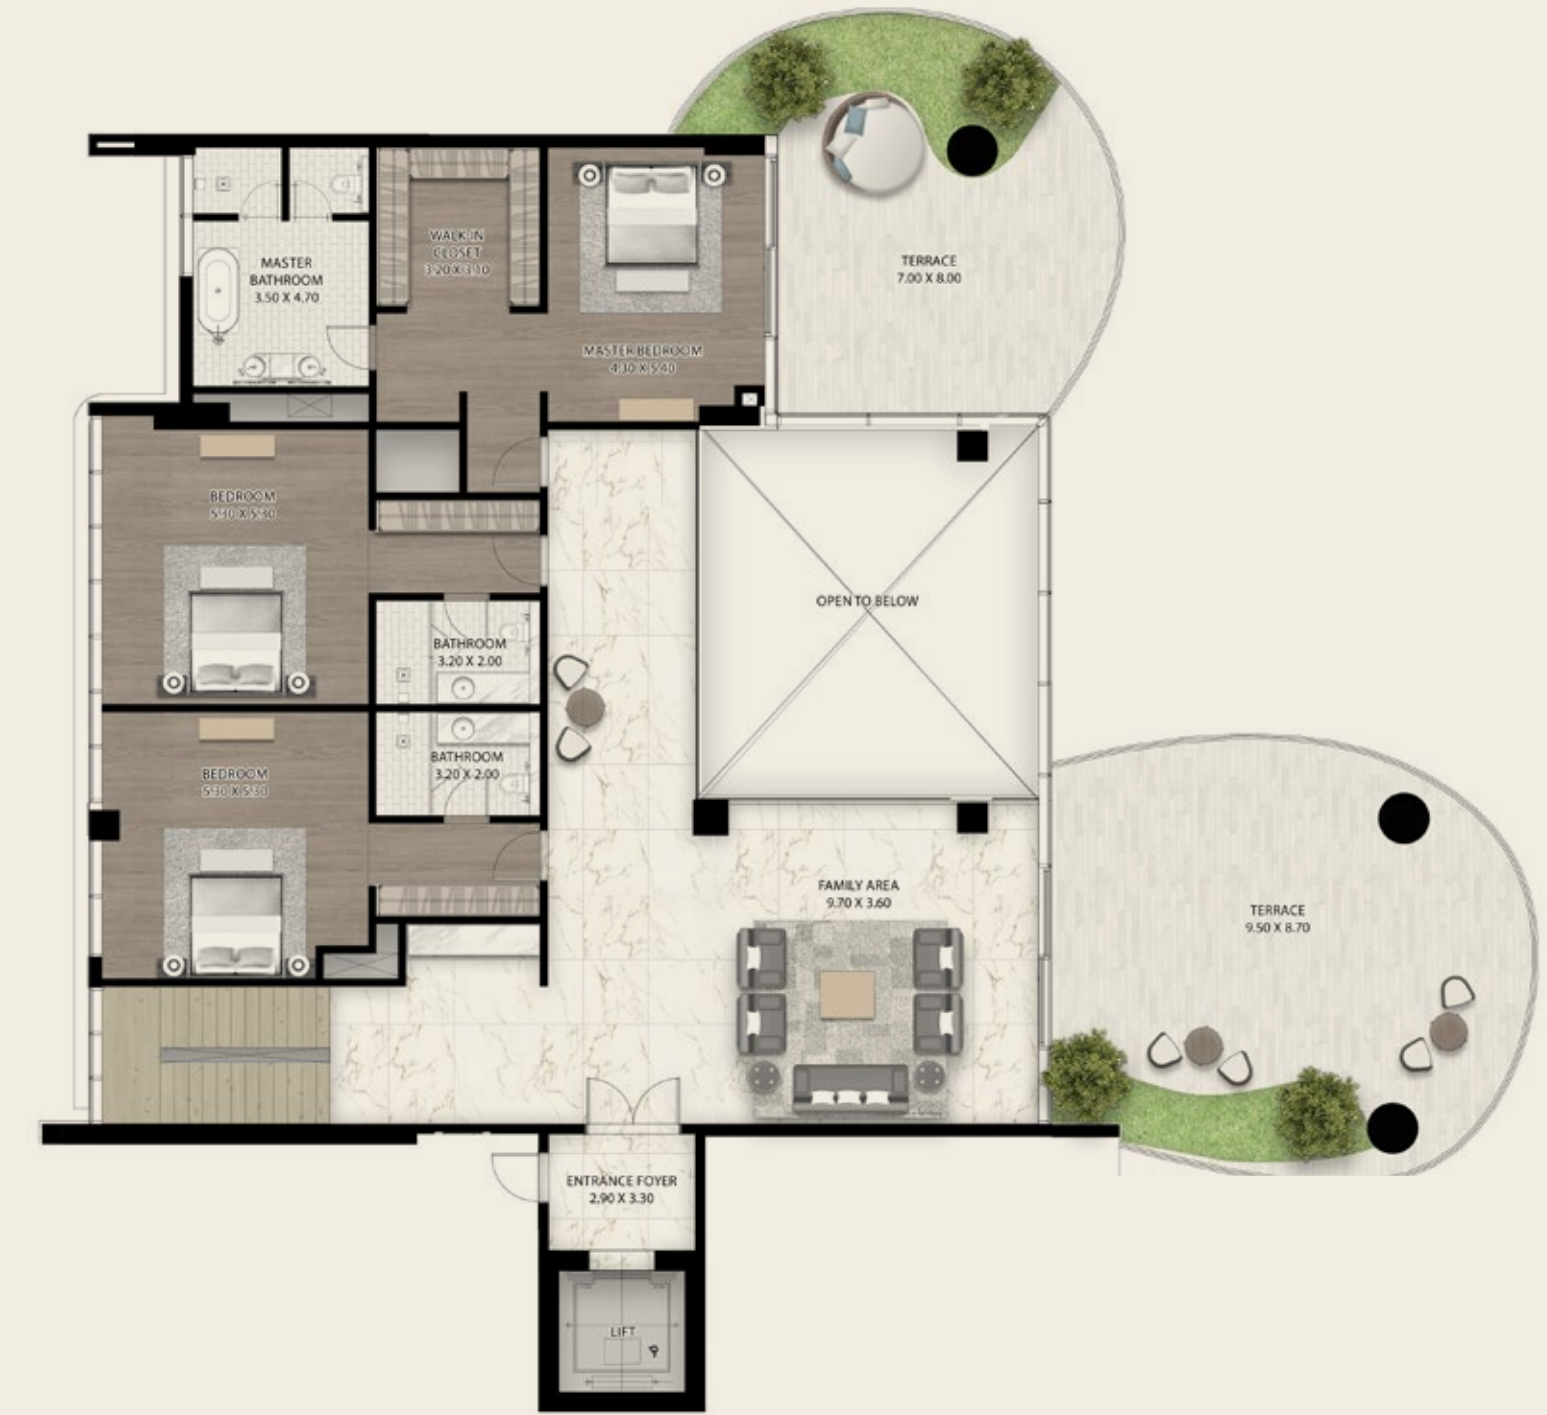

1. **FEATURES**
2. ENTRANCE FOYER
   - FAMILY AREA + TERRACE
   - ENSUITE MASTER BEDROOM + WALK-IN + TERRACE
   - ENSUITE BEDROOM (2)