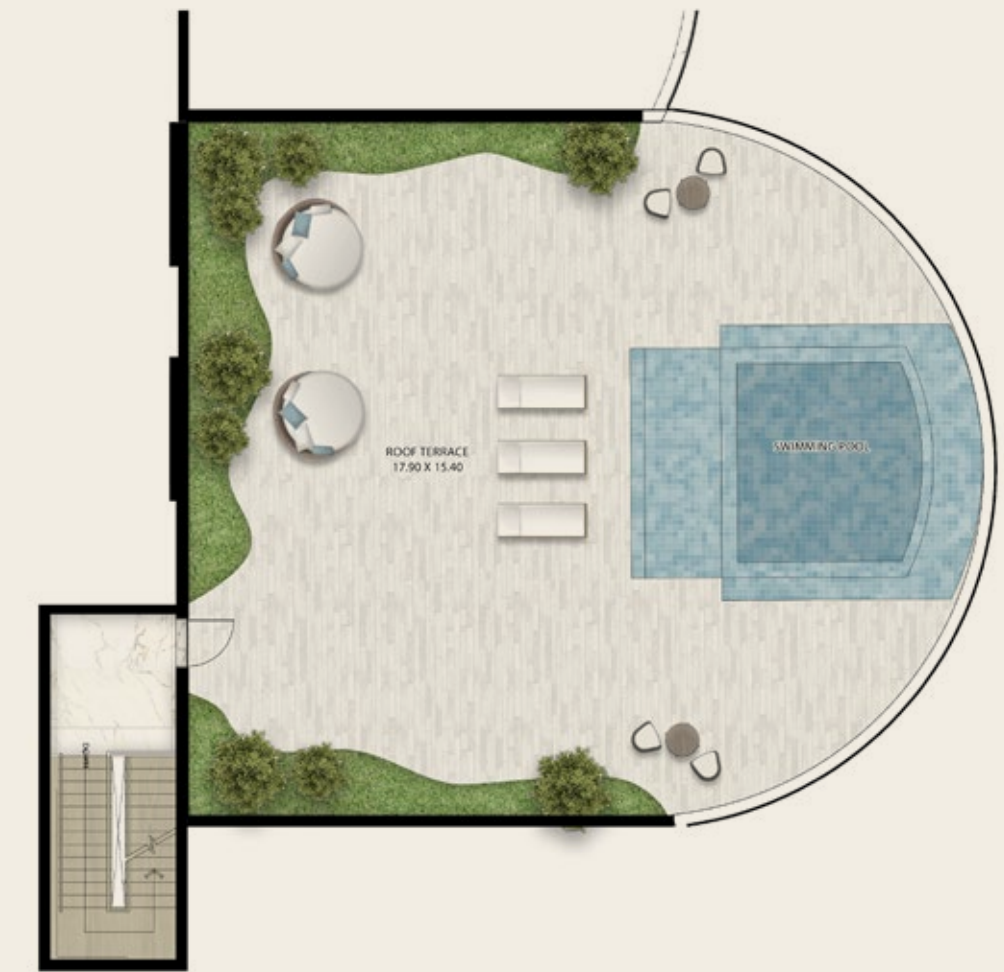

LOWER LEVEL

FEATURES

- ENTRANCE FOYER
- LIVING & DINING AREA
- ENSUITE BEDROOM (2)
- TERRACE
- SWIMMING POOL
- SHOW KITCHEN
- KITCHEN
- BATHROOM
- UTILITY ROOM
- LAUNDRY

UPPER LEVEL

FEATURES

- ENTRANCE FOYER
- FAMILY AREA
- ENSUITE MASTER BEDROOM + WALK-IN +
- TERRACE
- ENSUITE BEDROOM (2)

ROOF LEVEL

FEATURES

- SWIMMING POOL
- TERRACE