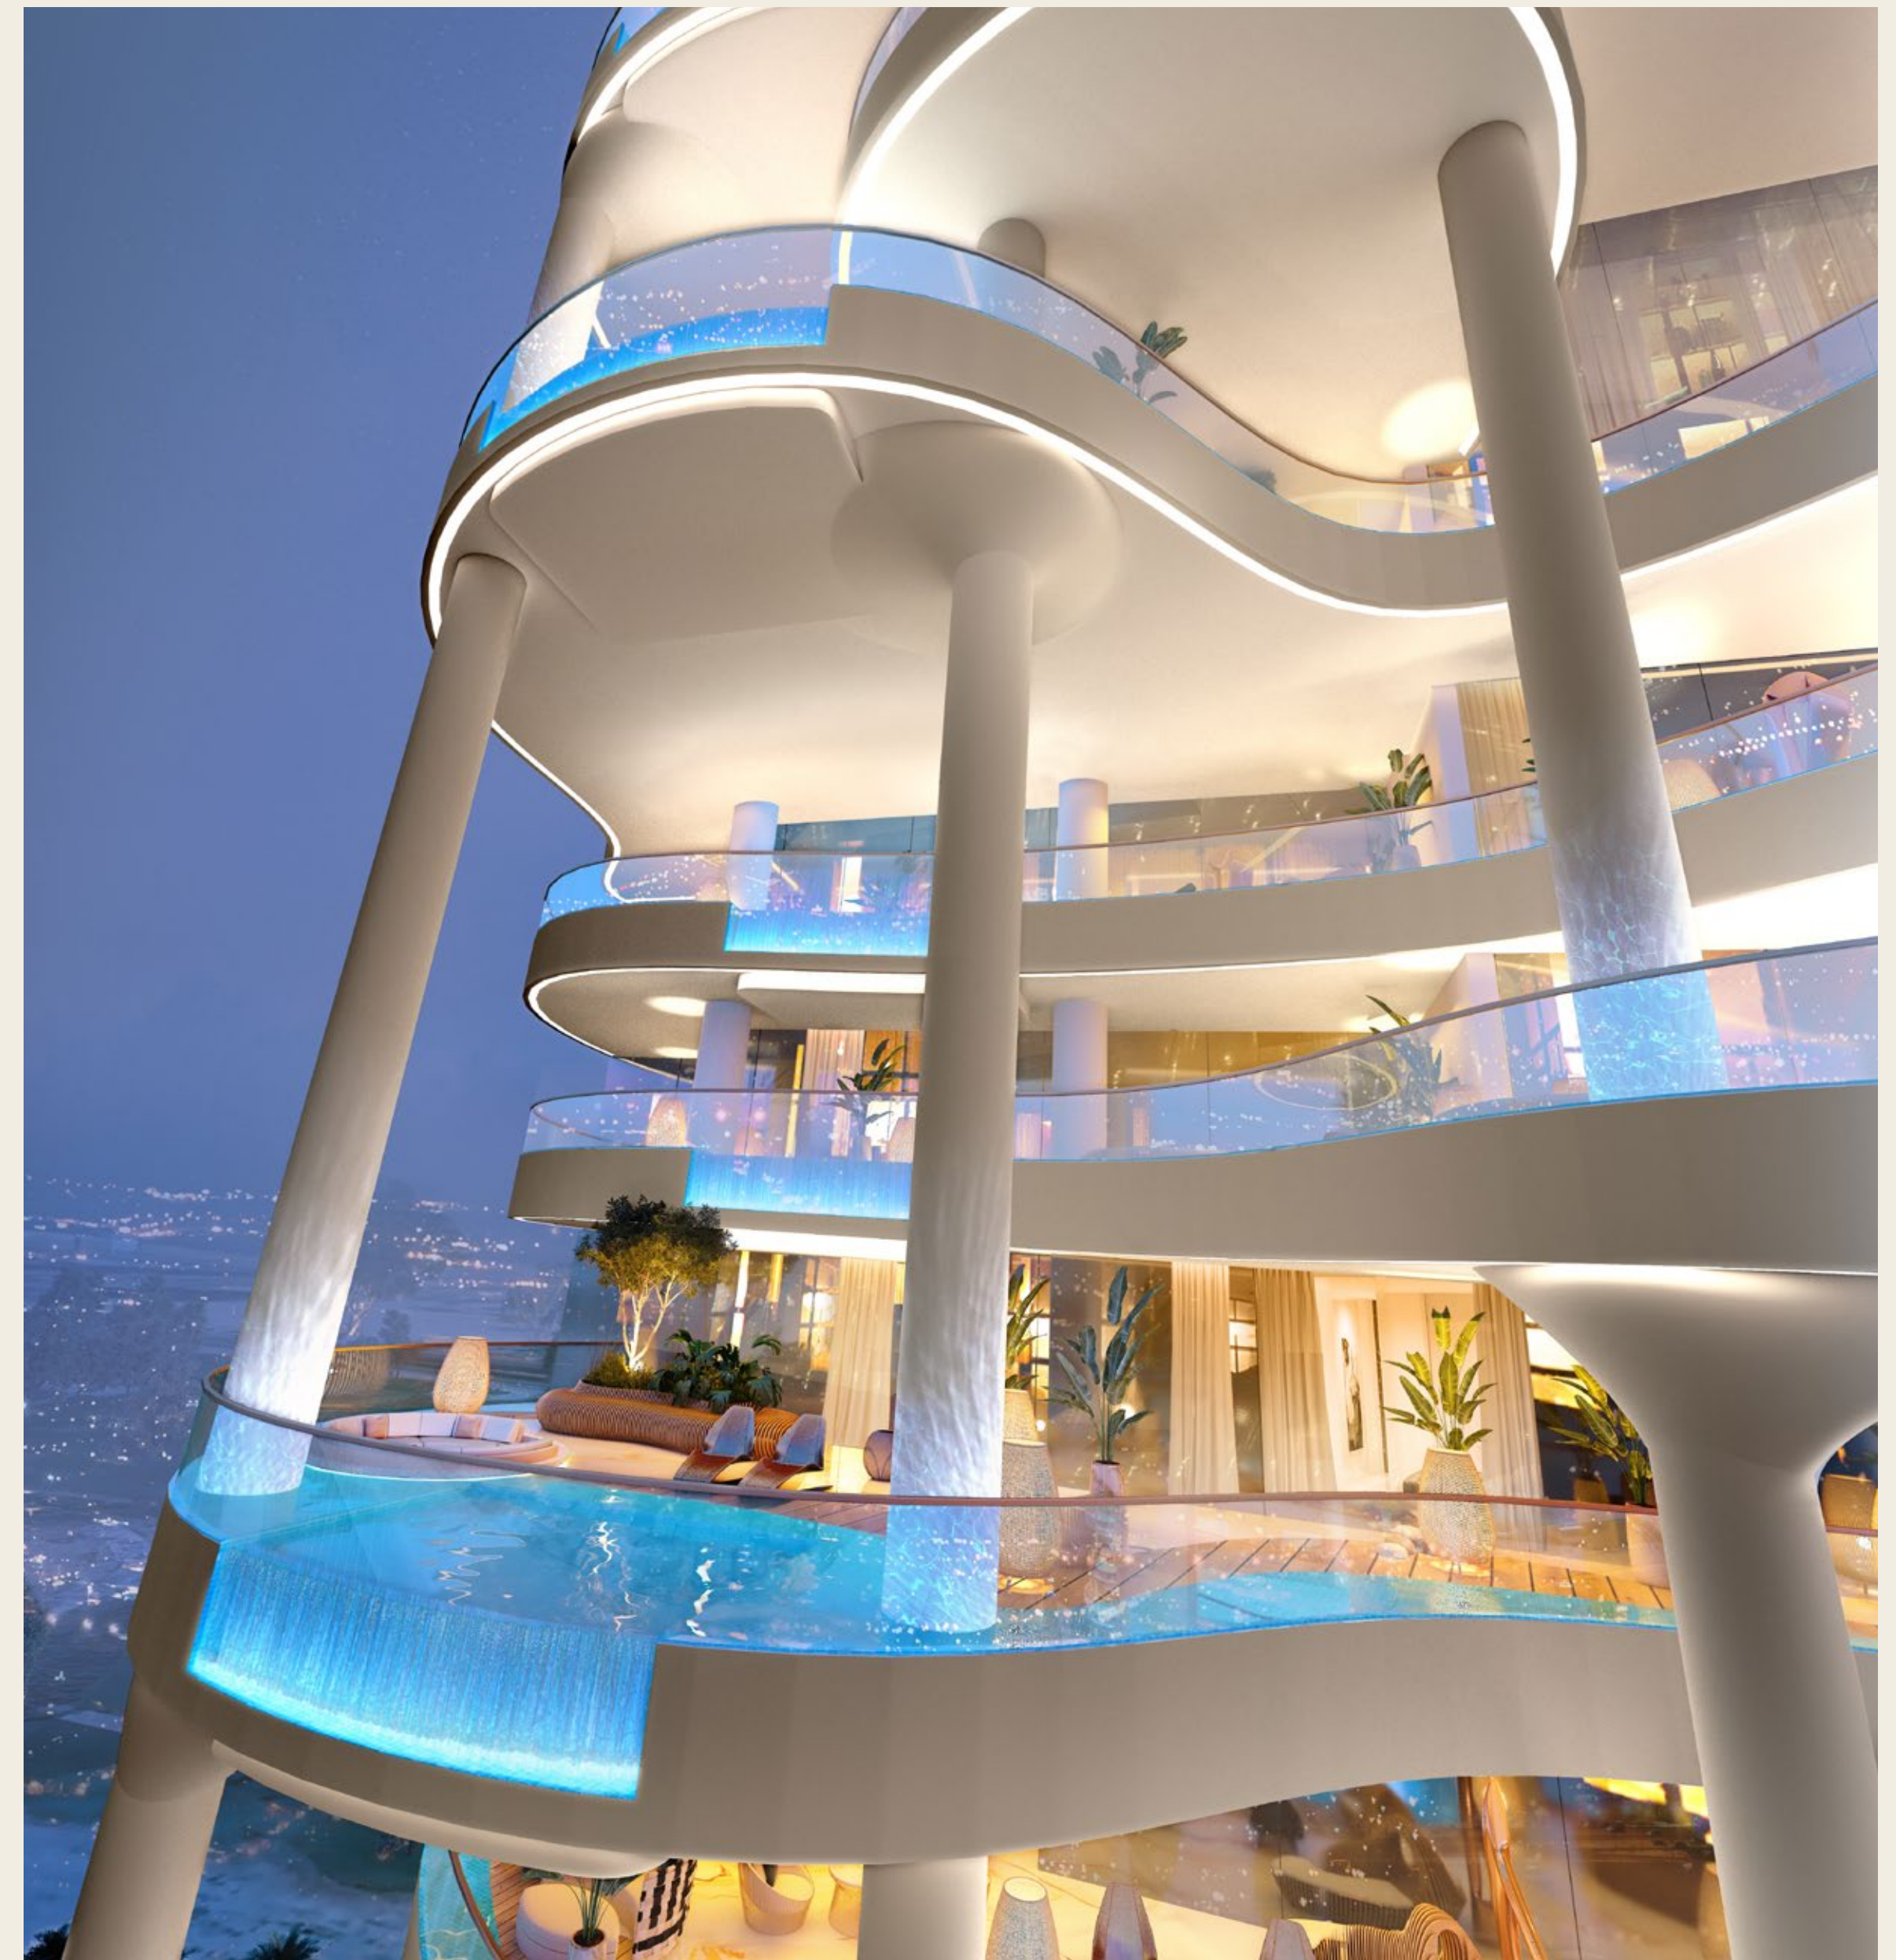

LEVEL 12

DAMAC PROPERTIES

Established in 2002 by Hussain Sajwani, DAMAC Properties has been shaping the luxury property development market in the UAE, United Kingdom, USA, Maldives, Saudi Arabia, Canada and beyond.